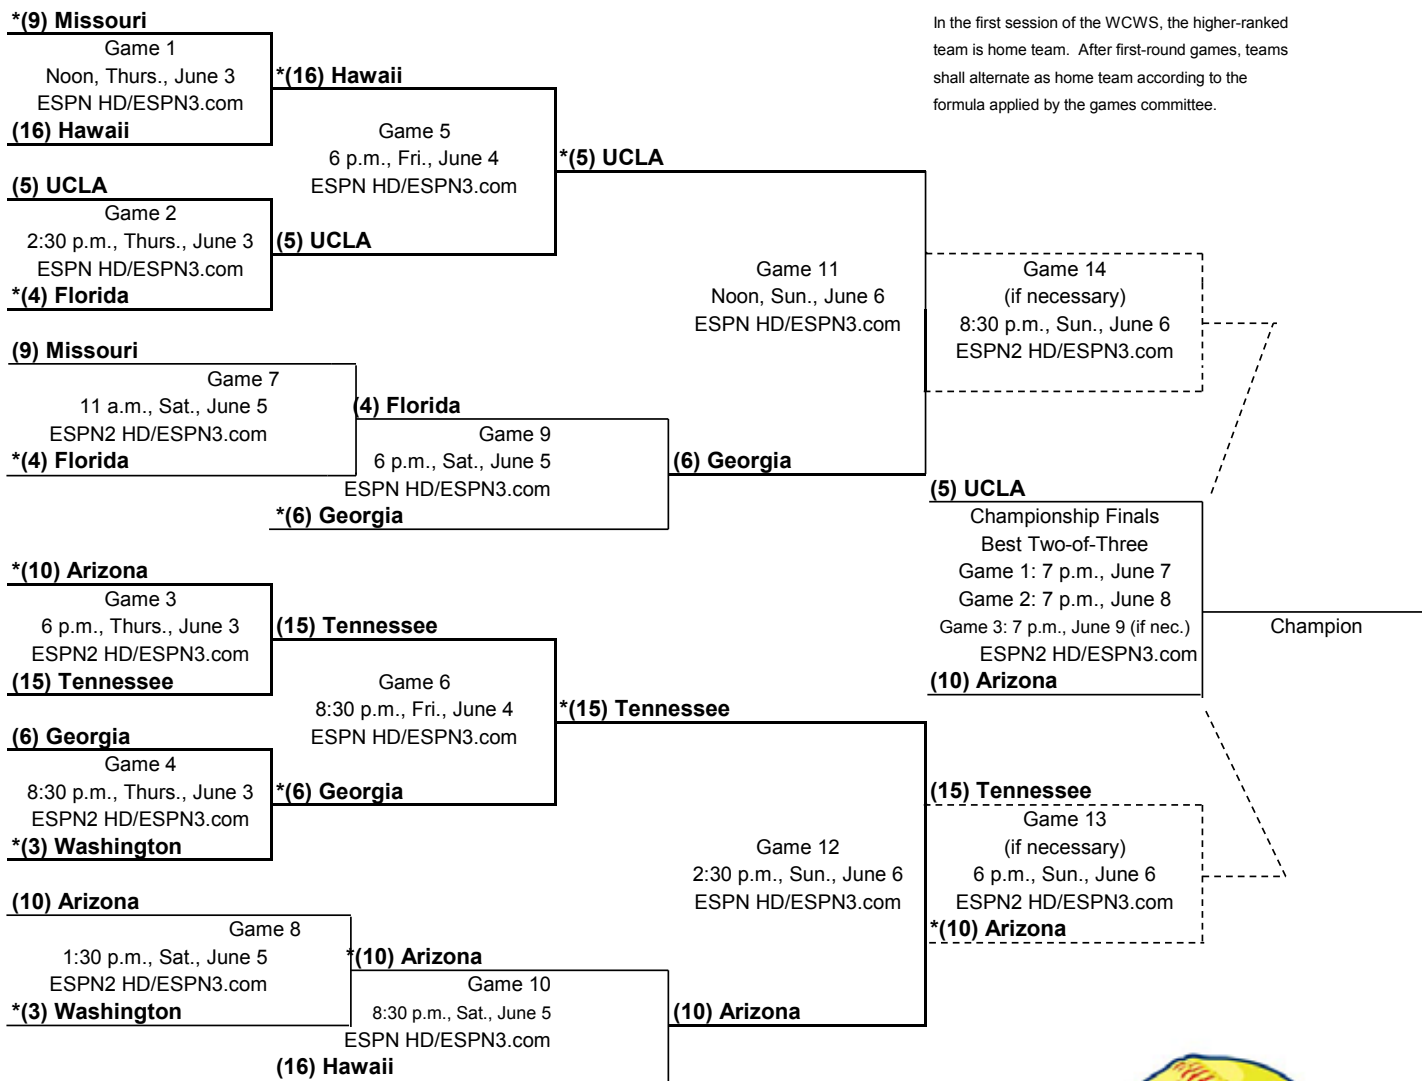

2010 Women's College World Series Bracket

2010 NCAA Women's College World Series (WCWS)

In the first session of the WCWS, the higher-ranked team is home team. After first-round games, teams shall alternate as home team according to the formula applied by the games committee.

* Denotes home team

All games played at ASA Hall of Fame Stadium in Oklahoma City, Oklahoma.

Bracket note:

1. If the winner of Game 9 defeats the winner of Game 5, then Game 13 is necessary.
2. If the winner of Game 10 defeats the winner of Game 6, then Game 14 is necessary.
3. If only one if necessary game is needed, it will be played at 6 p.m. on Sunday.

*Note: The NCAA Division I Softball Committee reserves the right to revise the schedule (i.e., game times) in the event weather conditions and/or media/television commitments require such adjustments.

ALL TIMES LISTED ARE LOCAL (CENTRAL TIME)

Visit www.NCAA.com/broadcast and click on TV Schedule link for most current ESPN HD & ESPN2 HD air dates and game times.